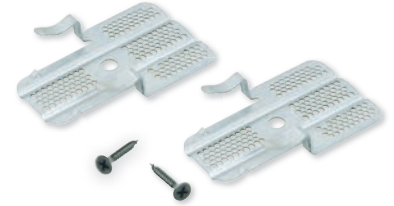

DOOR HARDWARE

Shield Security® Tulip Lock

- Satin Chrome Finish
- For 2-3/8 Or 2-3/4" Backset
- Adjustable Steel Latch
- Grade 3 Security

Shield Security® Contemporary Wave Lever

- Satin Nickel Finish
- Fit Standard Door Sizes 13/8-13/4"
- Grade 3 Security

INTERIOR SURFACE REPAIR - Use spackling, putty knives, stain sealers, drywall repair sheets, and spray texture to repair holes and other damage inside units.

EXTERIOR MAINTENANCE - Enhance curb appeal with our selection of stucco patch, concrete crack filler, leak stoppers, and pressure washers.

INTERIOR WALL REPAIR

Wal-Board® Self-Adhesive Drywall Patch

- Permanently Repairs Damaged Walls And Ceilings
- Self-Adhering Mesh Holds Patches To Surface During Repair

⚠ CA Residents, See Warning 1

4 x 4"	6 x 6"	8 x 8"
131407	131408	131409
Pkg Of 10	Pkg Of 10	Pkg Of 10

Drywall Repair Sheet

- Great For Patching Precut Larger Holes In Walls Or Ceilings Using Compound
- Can Be Cut To Size
- Use With Drywall Clips If Studs Are Not Present

1/2 x 16 x 16"	5/8 x 16 x 16"
920067	920068