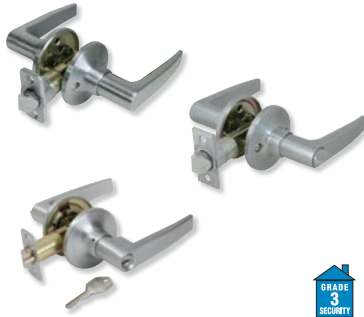

DOOR HARDWARE

Shield Security® Tulip Lock

- Satin Chrome Finish
- For 2-3/8 Or 2-3/4" Backset
- Adjustable Steel Latch
- Grade 3 Security

Shield Security® Contemporary Wave Lever

- Satin Nickel Finish
- Fit Standard Door Sizes 13/8-13/4"
- Grade 3 Security

PASSAGE
131371

PRIVACY
131370

Shield Security® Wave Lever

- Satin Nickel Finish
- For 2-3/8 Or 2-3/4" Backset
- Grade 3 Security

PASSAGE
913832

PRIVACY
913836

PASSAGE
913810

ENTRY

- KW1 Compatible
- Individually Keyed, Non-Mastered

PRIVACY
913825

CA Residents, See Warning 1
913840

Shield Security® Lever Lock

- Satin Chrome Finish
- For 2-3/8 Or 2-3/4" Backset
- Adjustable Steel Latch
- Non-Handed
- Grade 3 Security

Shield Security® Electronic Keypad Lock

- Satin Nickel Finish
- Keypad Single Cylinder Deadbolt
- Fit Standard Door Sizes 13/8-13/4"
- Program 10 Codes Maximum
- Uses KW1 Key Blanks

CA Residents, See Warning 1